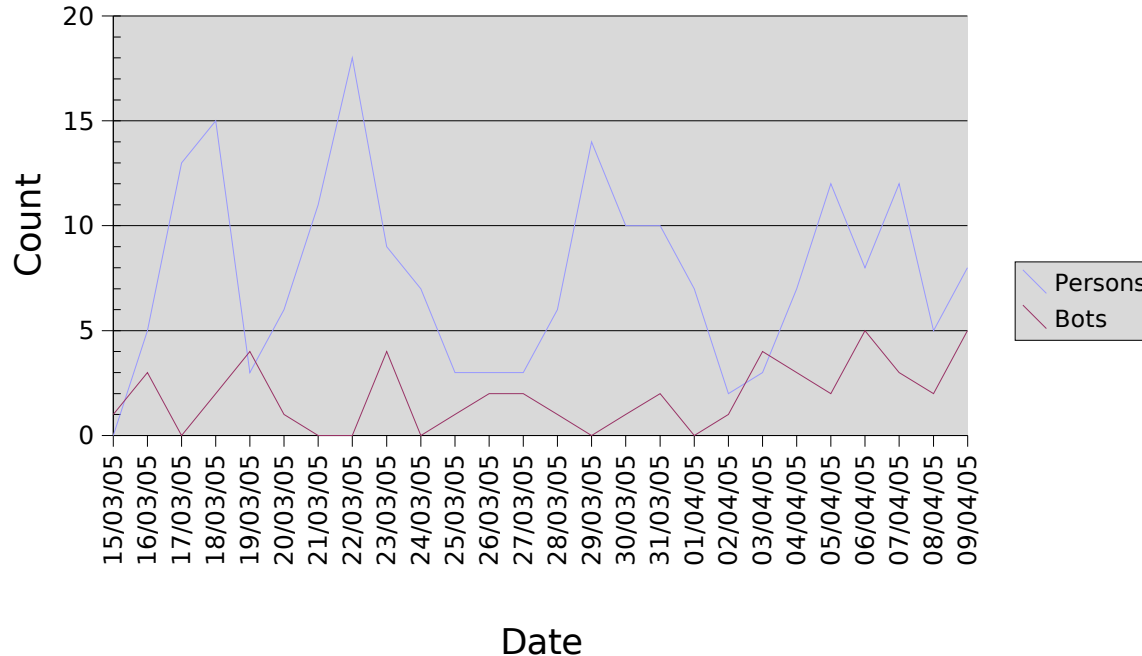

# FOSS-Directory Usage

- **7.7 real user per day (incl. weekend)**
- **9.6 real user per day (only working days)**